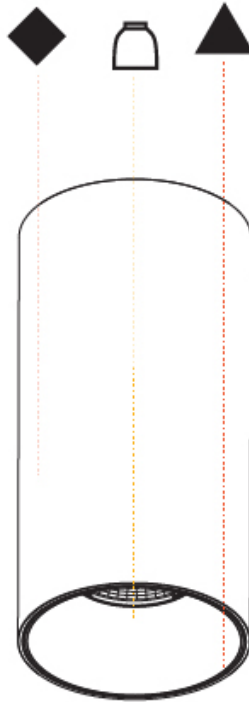

INVADER ON ROUND SURFACE

A3D008-

PROJECT

TYPE

SPECIFIER

QUANTITY

DATE

A