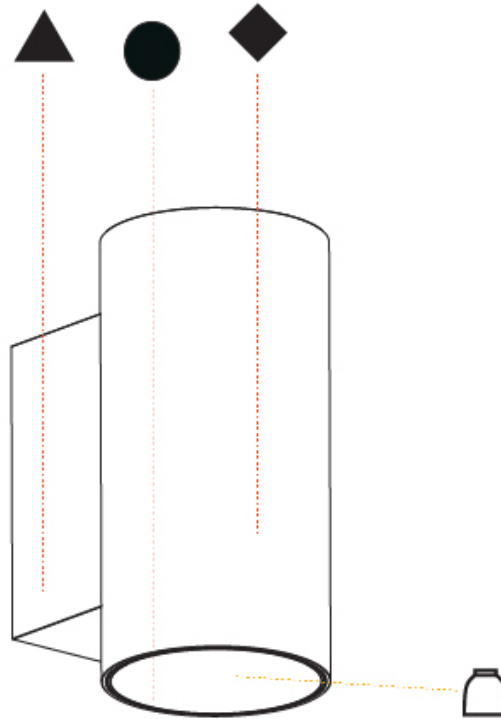

INVADER SHORT SURFACE

A33268-

PROJECT _____

TYPE _____

SPECIFIER _____

QUANTITY _____

DATE _____

A