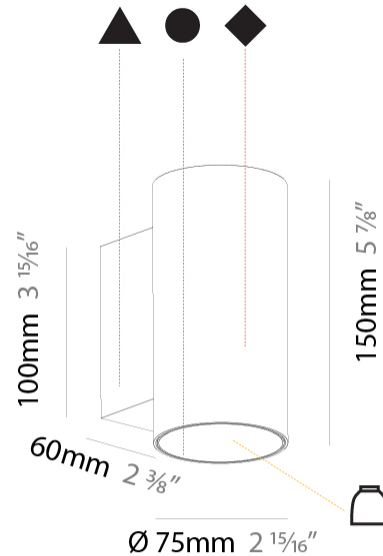

GENERAL

Series: Invader Standard
Subseries: Invader Short
Brand: Prolicht
Division: Architectural
Mounting Type: Surface
Mounting Location: Wall
Subcategory: Spots

PHYSICAL

Shape: Cylinder
Diameter (mm): 75
Diameter (in): 2 ¹⁵/₁₆
Height (mm): 150
Depth (mm): 115
Height (in): 5 ⁷/₈
Depth (in): 4 ¹/₂
Light Distribution: Downlight
Weight (kg): 0.753
Weight (lbs): 1.66
Fixture Finish: SSR / BKV / CWI / CRY / HAB / UFT / ITA / RUA / FTG / MYG / LOD / PUS / FRO / FUP / KIA / POP / BLS / SPG / MEY / GOH / GUM / CHC / COM / ABZ / JAG / OBR / MOS / ROR
Fixture Material: Aluminum

ELECTRICAL

Lamp Type: LED (Zhaga Standard)
Input Wattage (W): 7.7
Total Output Wattage (W): 7
Dimming: Non-Dimmable
Driver Included: Yes
Driver Location: Integrated
Driver Type: Constant Current
Driver Class: Class 2
Input Voltage (V): 120
Constant Current (MA): 350
Upon Request: (Not included - see components) Remote: 0-10Vdc dimming / Phase dimming @120Vac only / Non-dimming 120/277Vac

LED

Number of LEDs: 1
Color Temperature (°K): 2700 / 3000 / 3500 / 4000
Max. Delivered Lumen (lm): 390 / 400 / 421 / 430
CRI: >90 CRI
Lamp Life (hrs): 50000

OPTICAL

Reflector: 20 / 40 / 60

RATINGS AND CERTIFICATIONS

Certified By: Certified for North American Standards
IP rating: IP20