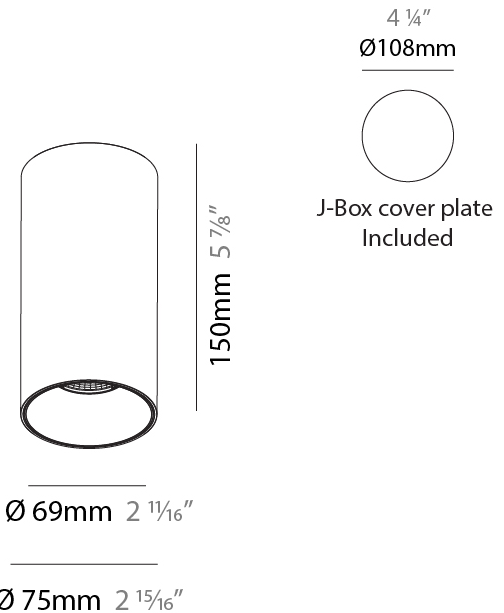

1. To build a product code in our configurator select the specify button on the base model # product page
2. To build a manual product code on this datasheet choose from the options listed below in blue font and add the suffix to the base model #

GENERAL

Series: Invader Standard
Subseries: Invader On Round
Brand: Prolicht
Division: Architectural
Mounting Type: Surface
Mounting Location: Ceiling
Subcategory: Spots

PHYSICAL

Shape: Cylinder
Diameter (mm): 75
Diameter (in): 2 ¹⁵/₁₆
Height (mm): 150
Height (in): 5 ⁷/₈
Light Distribution: Downlight
Weight (kg): 0.489
Weight (lbs): 1.08
Fixture Finish: SSR / BKV / CWI / CRY / HAB / UFT / ITA / RUA / FTG / MYG / LOD / PUS / FRO / FUP / KIA / POP / BLS / SPG / MEY / GOH / GUM / CHC / COM / ABZ / JAG / OBR / MOS / ROR
Fixture Material: Aluminum Die Cast

ELECTRICAL

Lamp Type: LED (Zhaga Standard)
Input Wattage (W): 11
Total Output Wattage (W): 10
Dimming: Non-Dimmable
Driver Included: Yes
Driver Location: Integrated
Driver Type: Constant Current
Driver Class: Class 2
Input Voltage (V): 120
Constant Current (MA): 350
Upon Request: Remote: 0-10Vdc dimming / Phase dimming 120Vac / Non-dimming 120/277Vac

LED

Number of LEDs: 1
Color Temperature (°K): 2700 / 3000 / 3500 / 4000
Max. Delivered Lumen (lm): 660 / 680 / 715 / 730
CRI: >90 CRI
Lamp Life (hrs): 50000

OPTICAL

Reflector°: 20 / 40 / 60

RATINGS AND CERTIFICATIONS

Certified By: Certified for North American Standards
IP rating: IP20