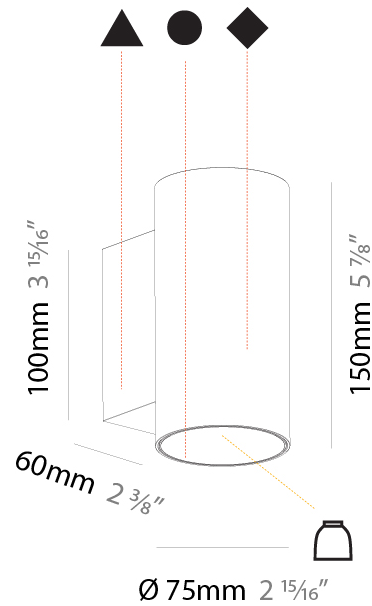

GENERAL

Series: Invader Standard
Subseries: Invader Short
Brand: Prolicht
Division: Architectural
Mounting Type: Surface
Mounting Location: Wall
Subcategory: Ambient

PHYSICAL

Shape: Cylinder
Diameter (mm): 75
Diameter (in): 2 ¹⁵/₁₆
Height (mm): 150
Depth (mm): 115
Height (in): 5 ⁷/₈
Depth (in): 4 ¹/₂
Light Distribution: Direct / Indirect
Weight (kg): 0.87
Weight (lbs): 1.92

Fixture Finish: [SSR / BKV / CWI / CRY / HAB / UFT / ITA / RUA / FTG / MYG / LOD / PUS / FRO / FUP / KIA / POP / BLS / SPG / MEY / GOH / GUM / CHC / COM / ABZ / JAG / OBR / MOS / ROR](#)
Fixture Material: Aluminum

ELECTRICAL

Lamp Type: LED (Zhaga Standard)
Input Wattage (W): 14.3
Total Output Wattage (W): 13
Dimming: Non-Dimmable
Driver Included: Yes
Driver Location: Integrated
Driver Type: Constant Current
Driver Class: Class 2
Input Voltage (V): 120
Constant Current (MA): 350
Upon Request: (Not included - see components) Remote: 0-10Vdc dimming / Phase dimming @120Vac only / Non-dimming 120/277Vac

LED

Number of LEDs: 2
Color Temperature (°K): [2700 / 3000 / 3500 / 4000](#)
Max. Delivered Lumen (lm): [1100 / 1140 / 1186 / 1210](#)
CRI: >90 CRI
Lamp Life (hrs): 50000

OPTICAL

Reflector: [20 / 40 / 60](#)

RATINGS AND CERTIFICATIONS

Certified By: Certified for North American Standards
IP rating: IP20