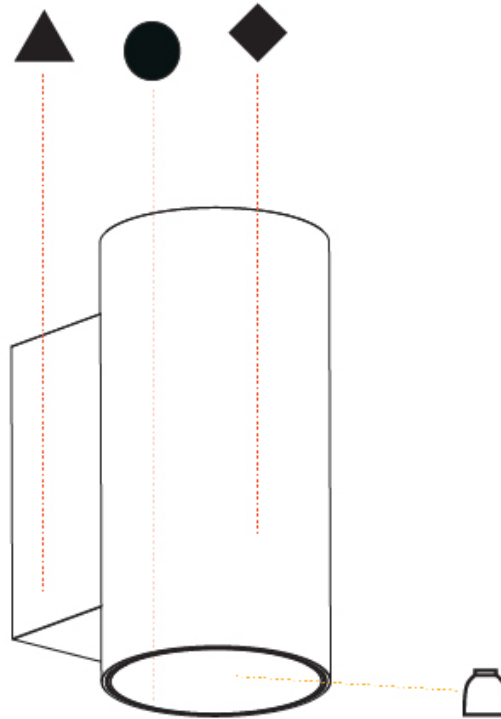

INVADER SHORT SURFACE

A33272-

PROJECT

TYPE

SPECIFIER

QUANTITY

DATE

A